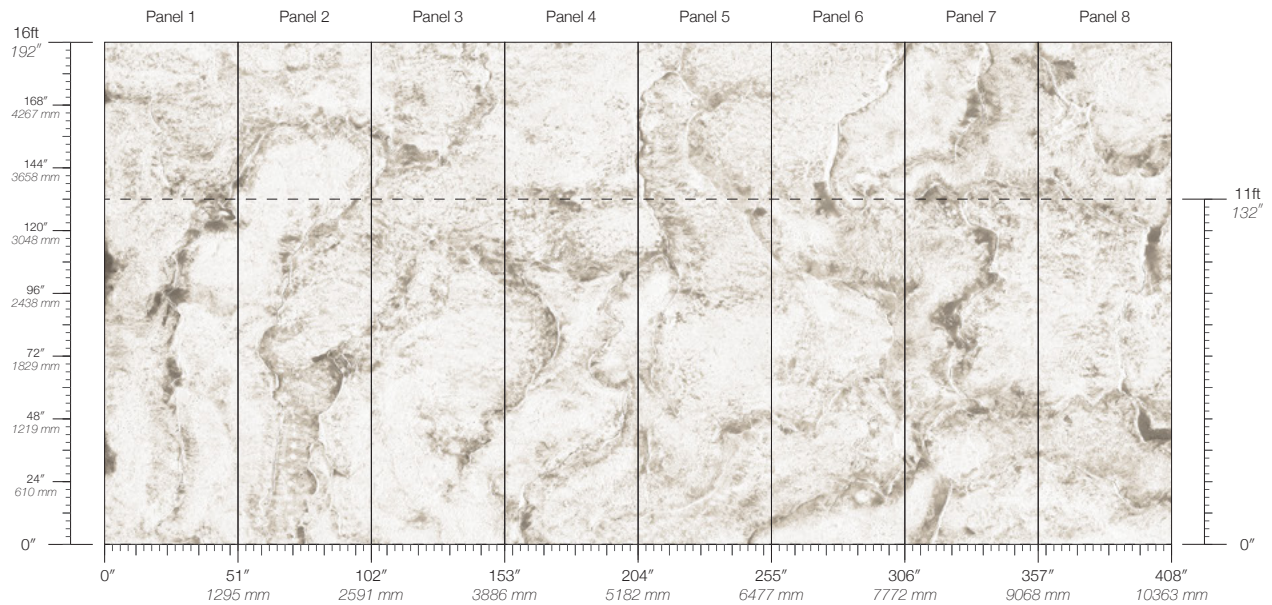

Terra Alum

Suitable for residential and commercial projects

COLOR
Alum

STOCK
Made to order

REPEAT
Non-repeating

CONTACT
sales@calicowallpaper.com
+1 718 243 1705
57 Lispenard Street
New York, NY 10013 USA

ITEM
3902

MINIMUM
1 panel

LEAD TIME
4 weeks to print

CONTENT
Type II Vinyl

MAINTENANCE
Water-based cleanser

ORIGIN
USA

DISCLAIMER
Panel maps represent mural artwork only. Reference the physical sample for color and texture.

PANEL WIDTH
51" / 1295 mm trimmed

FLAMMABILITY
ASTM E84 Adhered Class A

DETAILS
Custom options available

PANEL HEIGHT
132" / 3353 mm standard
192" / 4877 mm extended

ENVIRONMENTAL
Recycled Content, Phthalate Free
Low VOC, HPD Available

PRICE
Available upon request